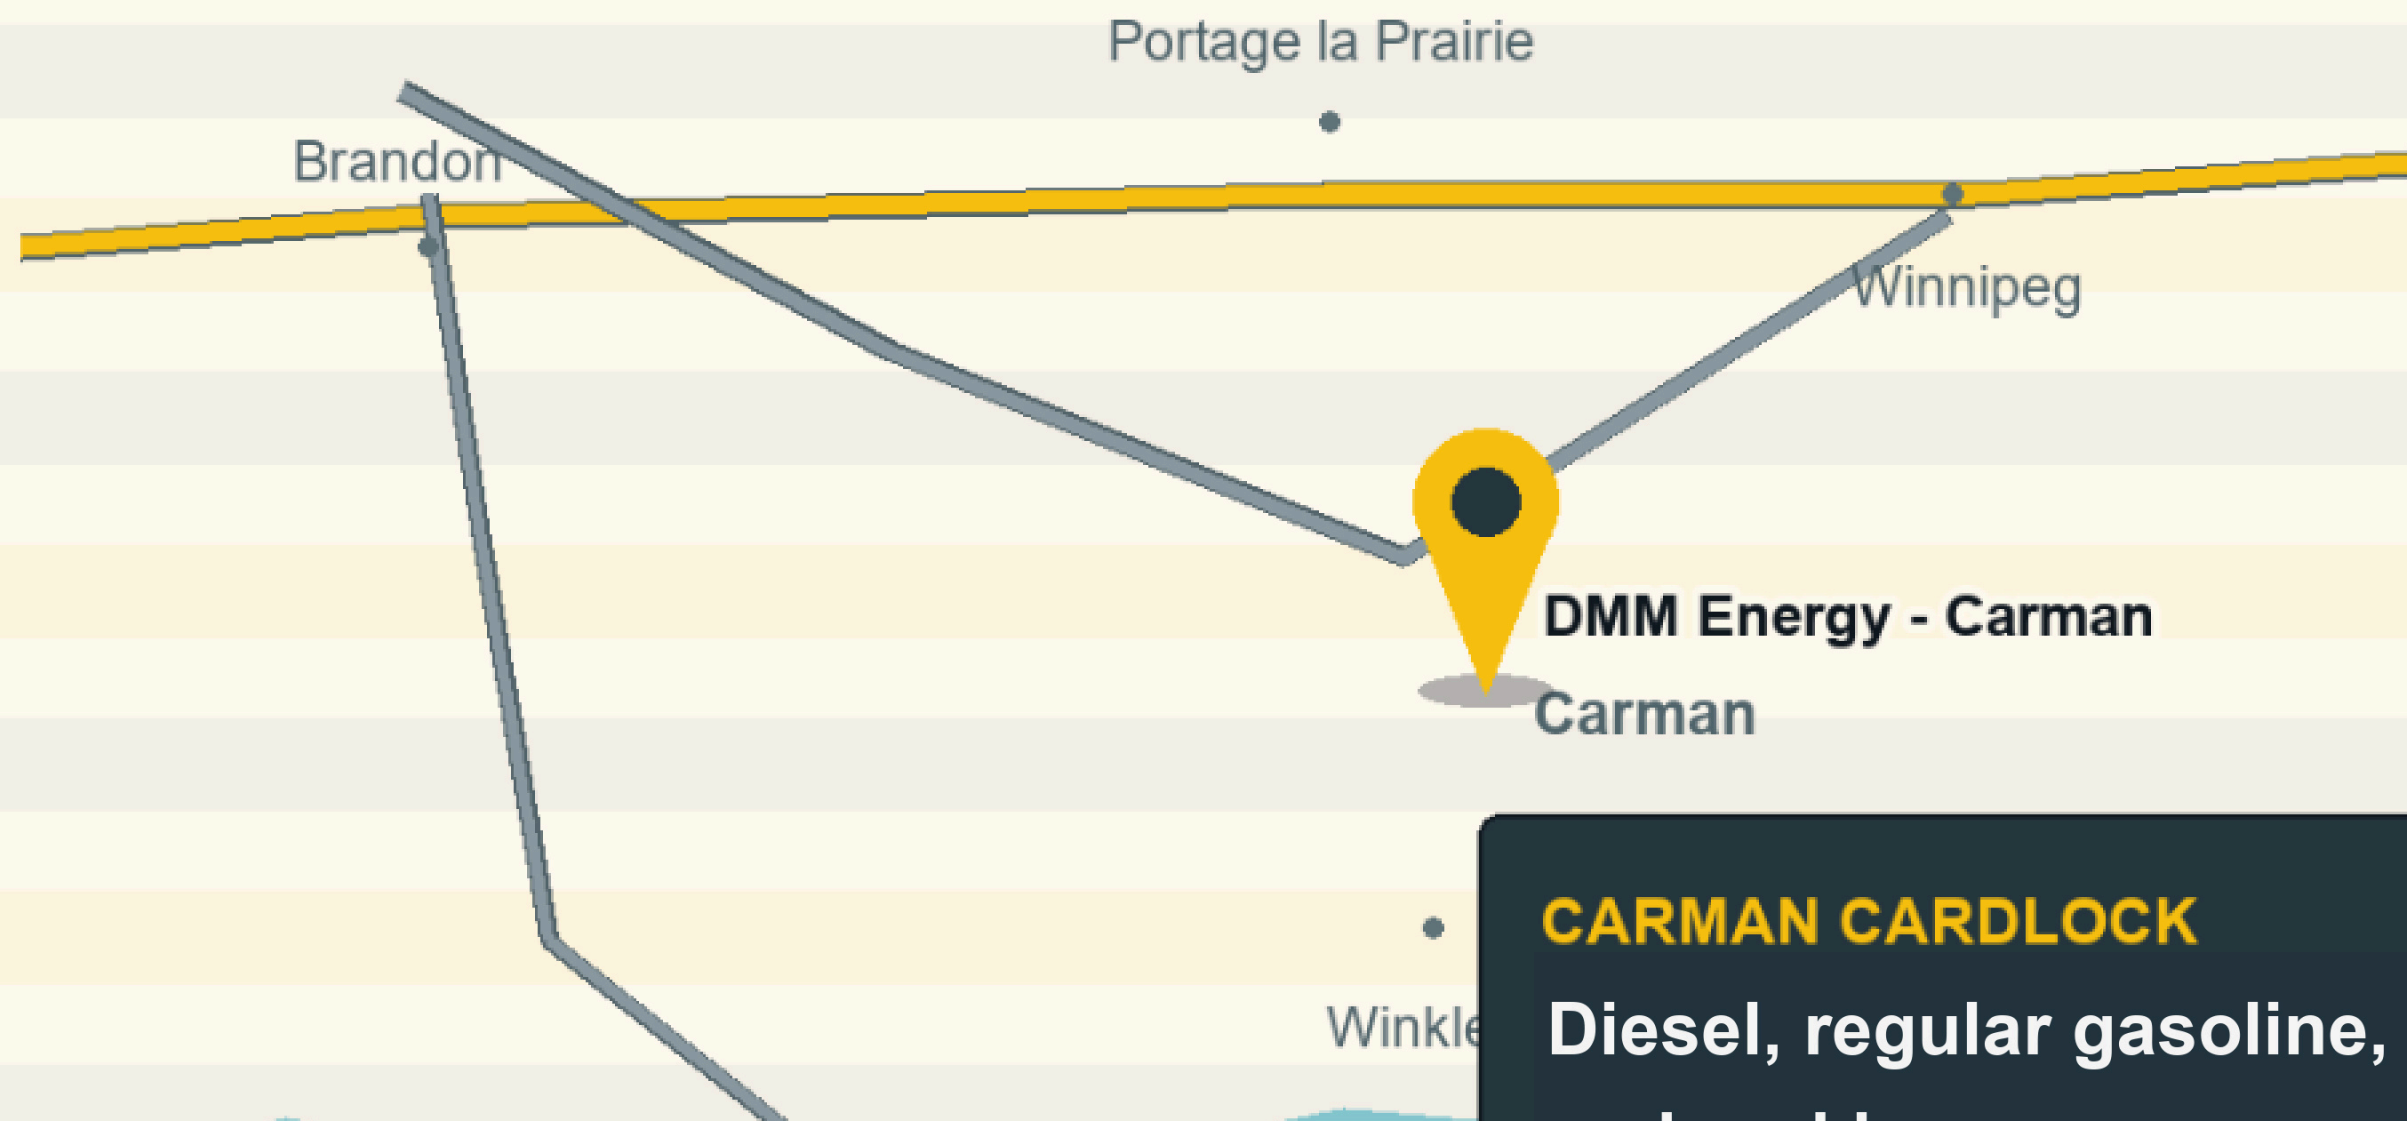

01 / 05

NEW RFN SITE

DMM Energy Carman is joining the RFN Network.

Coming online soon for RFN cardholders in southern
Manitoba.

SITE ADDITION

Carman Cardlock, Manitoba

RFN COVERAGE

**A prairie bridge for
commercial fleets.**

02 / 05

CARMAN CARDLOCK

A useful Manitoba stop for RFN fleets.

COMING SOON

**RFN cardholders will gain
another practical stop in
southern Manitoba.**

The DMM team is looking forward to greeting RFN cardholders in Carman.

SOUTHERN MANITOBA

DMM Energy Carman Cardlock - RFN coming soon

SOUTHERN MANITOBA ROUTES

CARMAN CARDLOCK
Diesel, regular gasoline,
and parking

Coming online soon

05 / 05

KNOWN AMENITIES

Carman is coming online soon.

A new RFN stop for fleets moving through southern Manitoba.

RFN status: Coming Soon

● **Diesel**

● **Regular gasoline**

● **Parking**